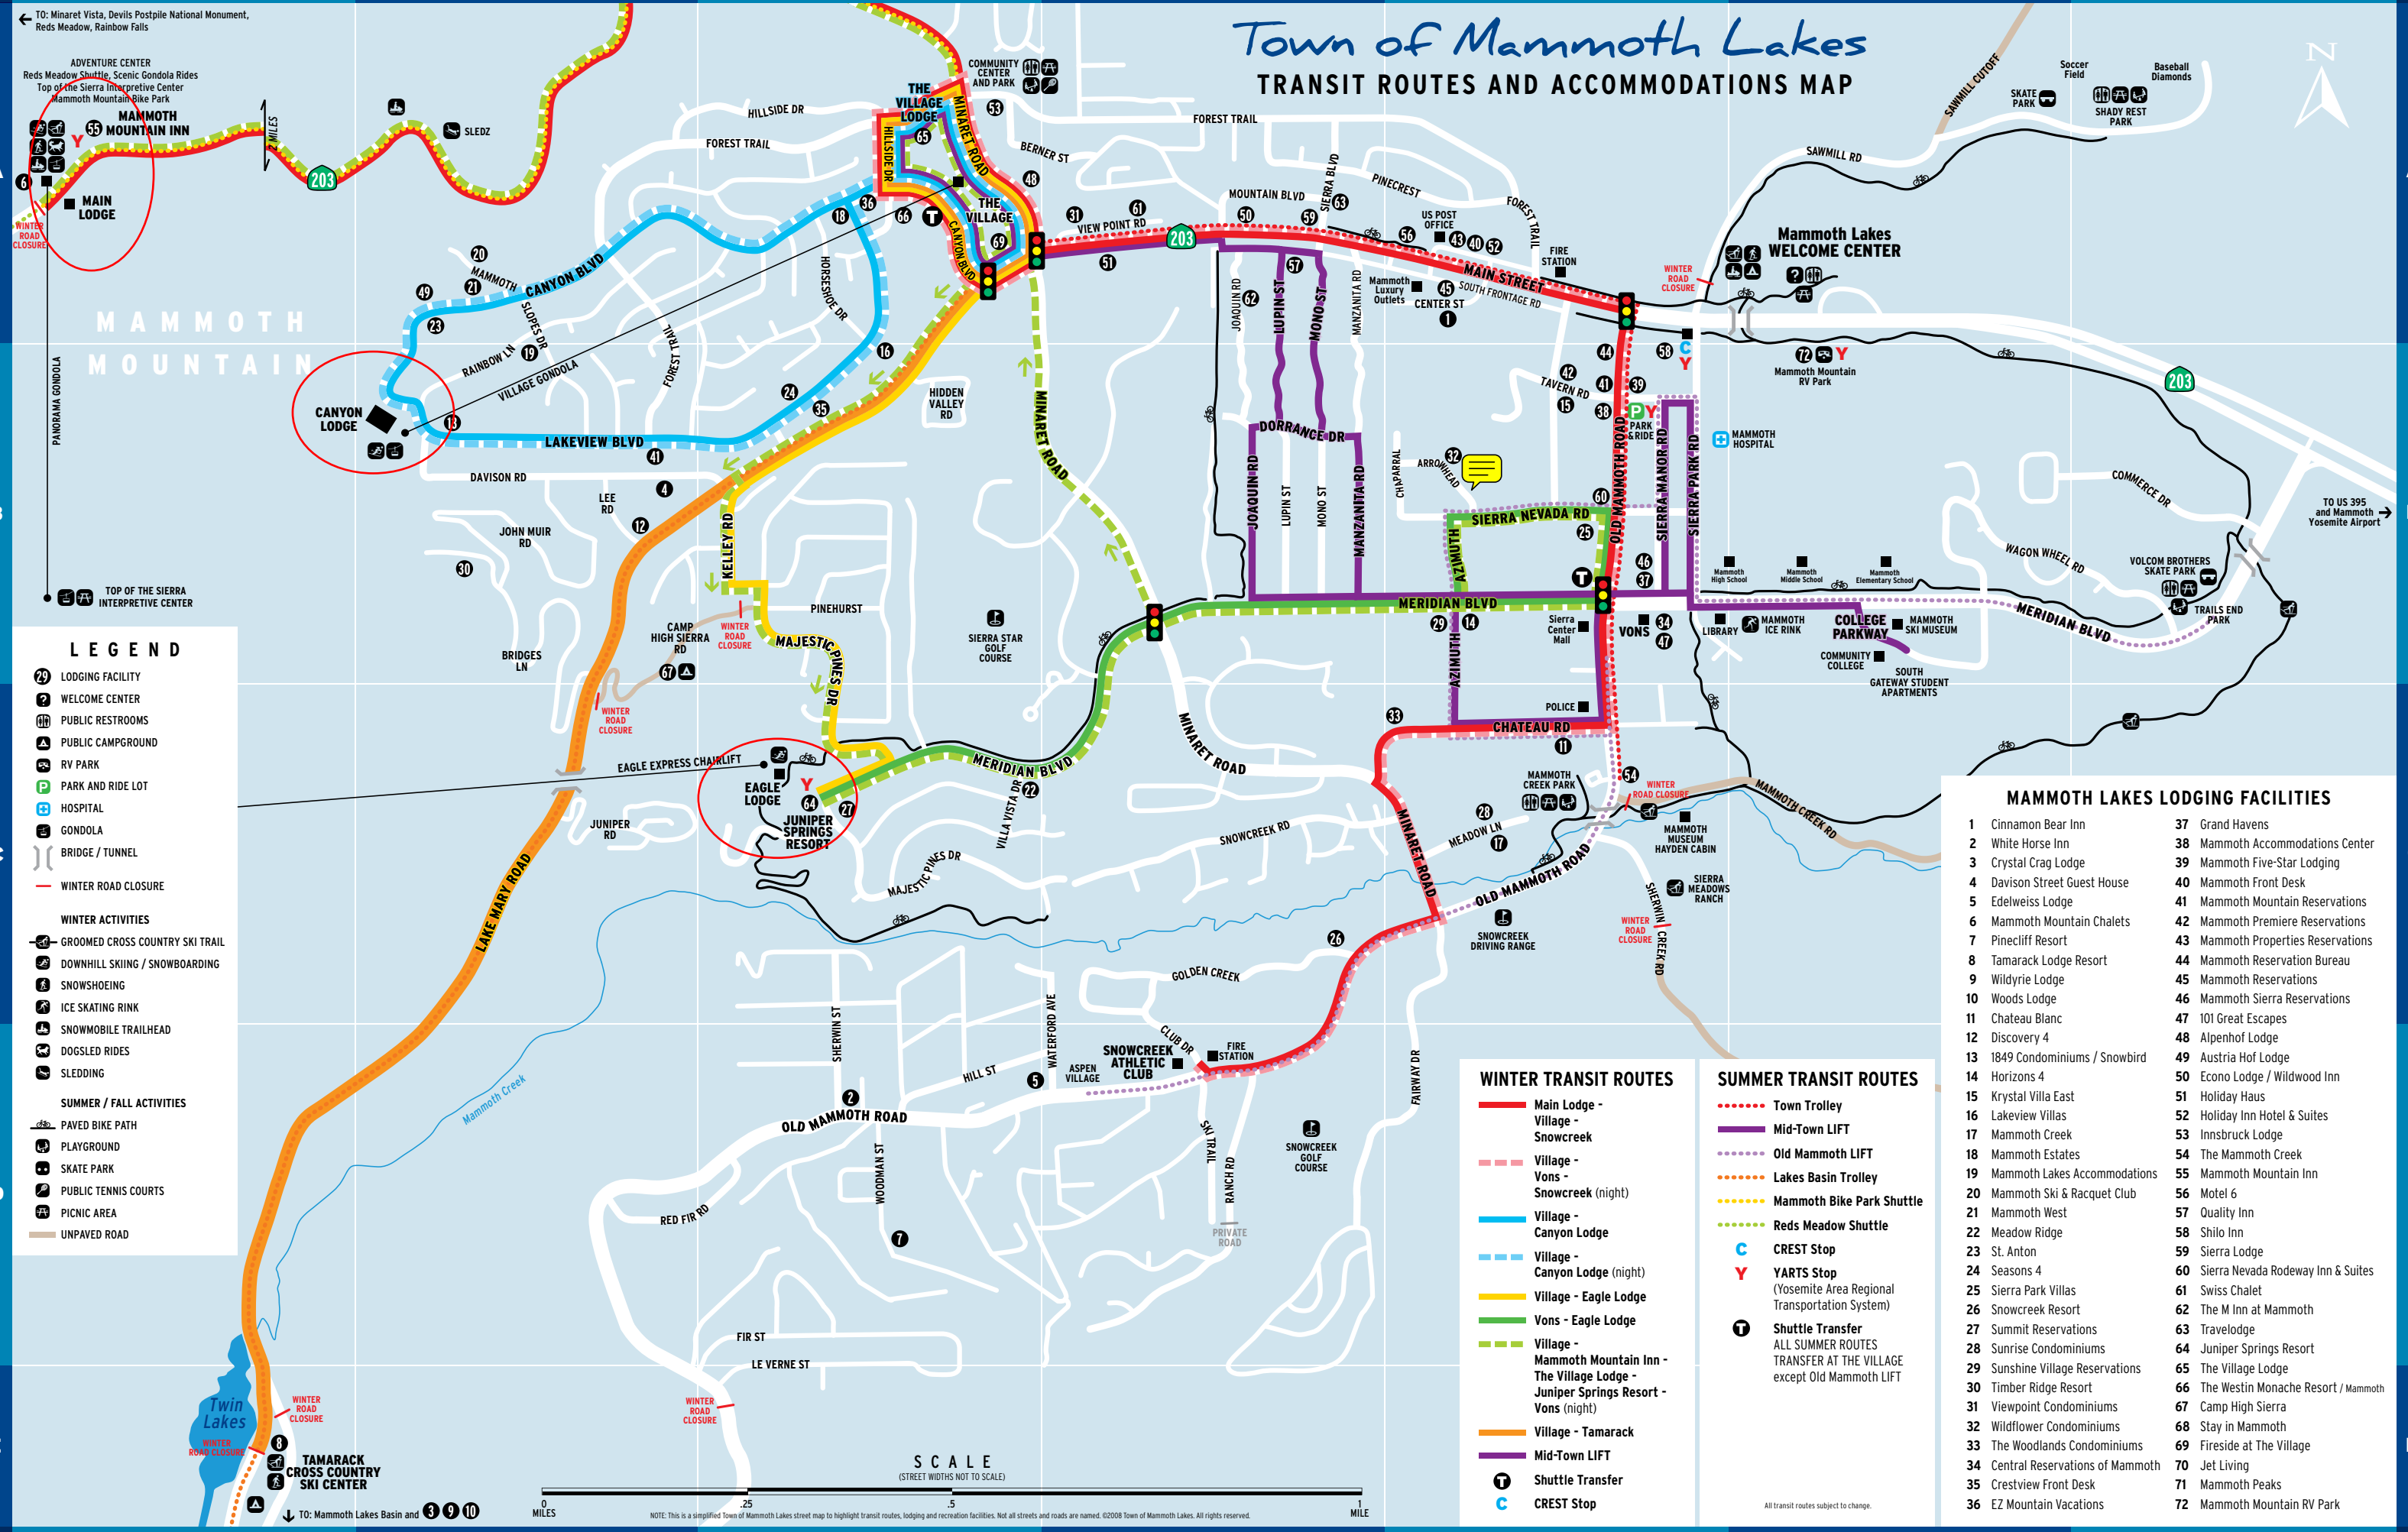

Town of Mammoth Lakes

TRANSIT ROUTES AND ACCOMMODATIONS MAP

LEGEND

- 29 LODGING FACILITY
- 2 WELCOME CENTER
- Public Restrooms
- Public Campground
- RV Park
- Park and Ride Lot
- Hospital
- Gondola
- Bridge / Tunnel
- Winter Road Closure

WINTER ACTIVITIES

- Groomed Cross Country Ski Trail
- Downhill Skiing / Snowboarding
- Snowshoeing
- Ice Skating Rink
- Snowmobile Trailhead
- Dogsled Rides
- Sledding

SUMMER / FALL ACTIVITIES

- Paved Bike Path
- Playground
- Skate Park
- Public Tennis Courts
- Picnic Area
- Unpaved Road

WINTER TRANSIT ROUTES

- Main Lodge - Village - Snowcreek
- Village - Vons - Snowcreek (night)
- Village - Canyon Lodge
- Village - Canyon Lodge (night)
- Village - Eagle Lodge
- Vons - Eagle Lodge
- Village - Mammoth Mountain Inn - The Village Lodge - Juniper Springs Resort - Vons (night)
- Village - Tamarack
- Mid-Town LIFT
- Shuttle Transfer
- CREST Stop

SUMMER TRANSIT ROUTES

- Town Trolley
- Mid-Town LIFT
- Old Mammoth LIFT
- Lakes Basin Trolley
- Mammoth Bike Park Shuttle
- Reds Meadow Shuttle
- CREST Stop
- YARTS Stop (Yosemite Area Regional Transportation System)
- Shuttle Transfer (ALL SUMMER ROUTES TRANSFER AT THE VILLAGE except Old Mammoth LIFT)

All transit routes subject to change.

MAMMOTH LAKES LODGING FACILITIES

1	Cinnamon Bear Inn	37	Grand Havens
2	White Horse Inn	38	Mammoth Accommodations Center
3	Crystal Crag Lodge	39	Mammoth Five-Star Lodging
4	Davison Street Guest House	40	Mammoth Front Desk
5	Edelweiss Lodge	41	Mammoth Mountain Reservations
6	Mammoth Mountain Chalets	42	Mammoth Premiere Reservations
7	Pinecliff Resort	43	Mammoth Properties Reservations
8	Tamarack Lodge Resort	44	Mammoth Reservation Bureau
9	Wildyrie Lodge	45	Mammoth Reservations
10	Woods Lodge	46	Mammoth Sierra Reservations
11	Chateau Blanc	47	101 Great Escapes
12	Discovery 4	48	Alpenhof Lodge
13	1849 Condominiums / Snowbird	49	Austria Hof Lodge
14	Horizons 4	50	Econo Lodge / Wildwood Inn
15	Krystal Villa East	51	Holiday Haus
16	Lakeview Villas	52	Holiday Inn Hotel & Suites
17	Mammoth Creek	53	Innsbruck Lodge
18	Mammoth Estates	54	The Mammoth Creek
19	Mammoth Lakes Accommodations	55	Mammoth Mountain Inn
20	Mammoth Ski & Racquet Club	56	Motel 6
21	Mammoth West	57	Quality Inn
22	Meadow Ridge	58	Shilo Inn
23	St. Anton	59	Sierra Lodge
24	Seasons 4	60	Sierra Nevada Rodeway Inn & Suites
25	Sierra Park Villas	61	Swiss Chalet
26	Snowcreek Resort	62	The M Inn at Mammoth
27	Summit Reservations	63	Travelodge
28	Sunrise Condominiums	64	Juniper Springs Resort
29	Sunshine Village Reservations	65	The Village Lodge
30	Timber Ridge Resort	66	The Westin Monache Resort / Mammoth
31	Viewpoint Condominiums	67	Camp High Sierra
32	Wildflower Condominiums	68	Stay in Mammoth
33	The Woodlands Condominiums	69	Fireside at The Village
34	Central Reservations of Mammoth	70	Jet Living
35	Crestview Front Desk	71	Mammoth Peaks
36	EZ Mountain Vacations	72	Mammoth Mountain RV Park